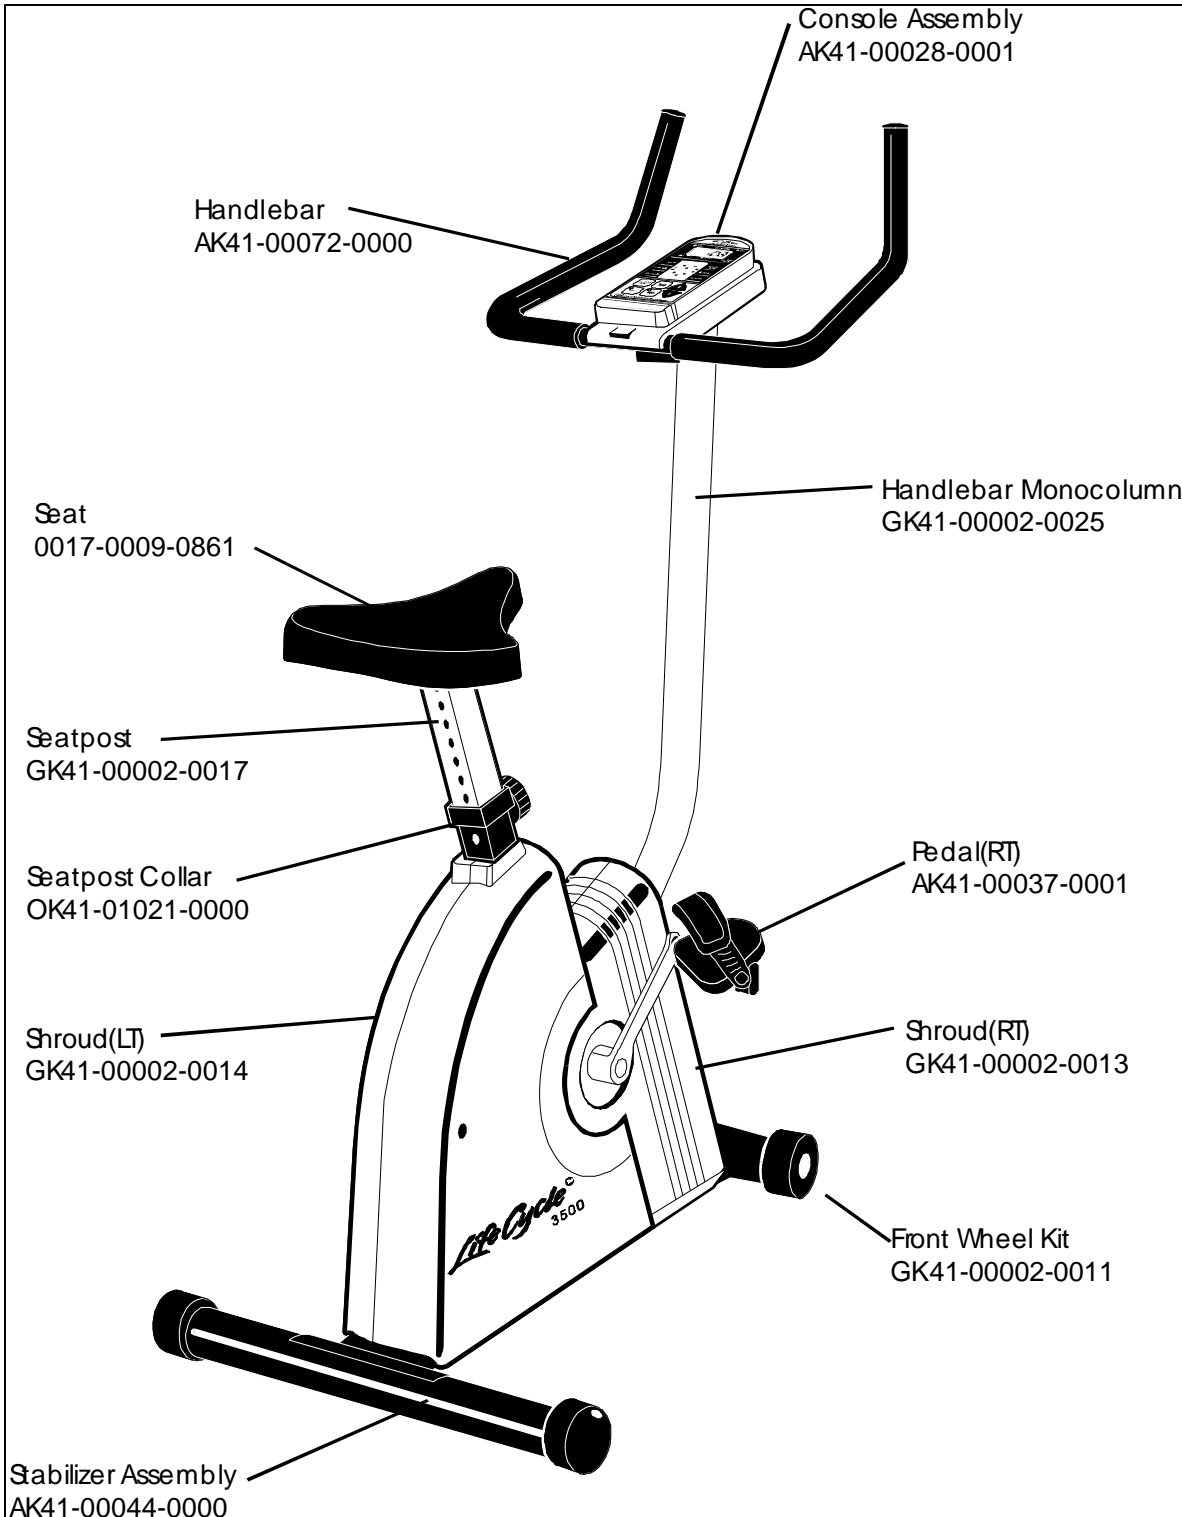

LC-3500
EXERCISE BIKE

GK41-00005-0100

LC-3500
EXERCISE BIKE

GK41-00005-0100